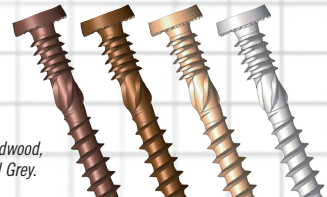

*Available in Redwood,
Brown, Tan and Grey.*