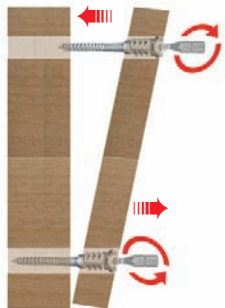

GRKFASTENERS™.COM

The Industry's Toughest Screws

TOPSTAR
FASTENING SYSTEM

No Shimming

- **NO hassles**
- **reduces labor**
- **eliminates shimming**
- **jamb shim replacement**
- **great for fine adjustments**

GRK's adjustable screw – the Top Star reduces labor substantially for the installation of window and door frames, insulation and panelling, built-in wall units/cabinets. Our product is perfectly suited to meet both the professional as well as the do-it-yourself needs.