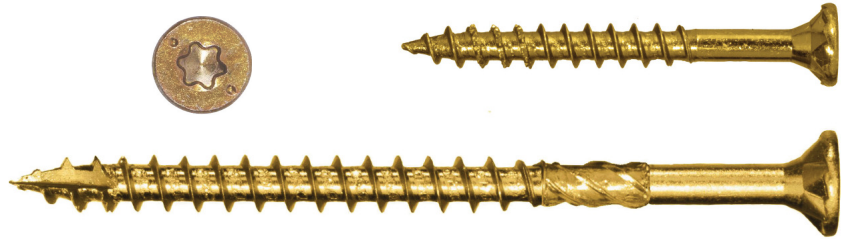

R4TM

- patented -

MULTI PURPOSE SCREW

Self-tapping, countersinking head, W-Cut thread design, CEE Thread, Zip-TipTM, and ClimatekTM coated. For use in wood, particle-board, cement fiberboard, plastic, sheet metal, etc.