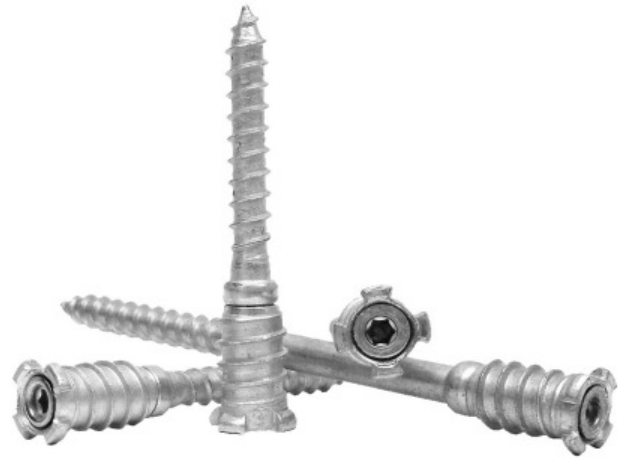

Apr/10

Top Star™ Shim Screw

- Great for fine adjustments
- No hassle
- Reduces labor
- Eliminates shimming

- patented -

GRK's adjustable screw, the Top Star™ reduces labor substantially for the installation of window and door frames, insulation and paneling, built-in wall units and cabinets.

Our product is perfectly suited to meet the needs of both the professional and do-it-yourself installers.

Fine adjustments are possible in both directions, helping to reduce the workload and make the job easier for one person.