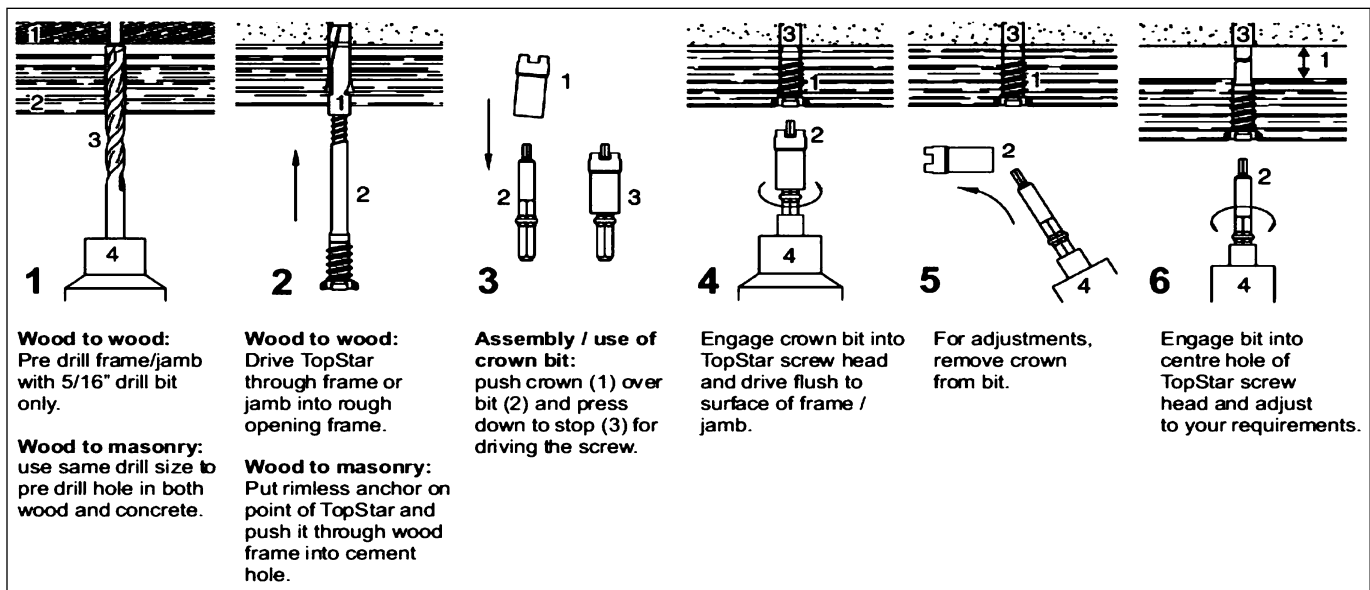

Apr/10

Top Star™ Shim Screw

- Great for fine adjustments
- No hassle
- Reduces labor
- Eliminates shimming

- patented -

GRK's adjustable screw, the Top Star™ reduces labor substantially for the installation of window and door frames, insulation and paneling, built-in wall units and cabinets.

Our product is perfectly suited to meet the needs of both the professional and do-it-yourself installers.

Fine adjustments are possible in both directions, helping to reduce the workload and make the job easier for one person.