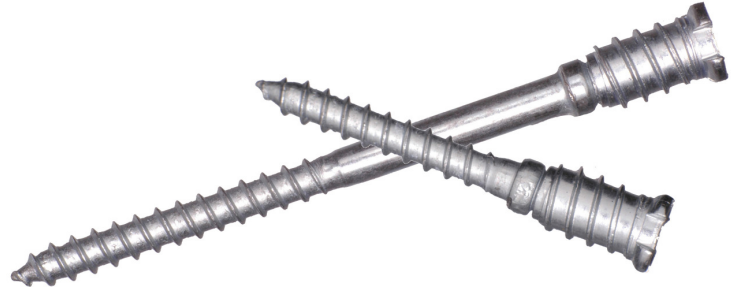

# TOP STAR<sup>TM</sup>

- patented -

## SHIM SCREW

 White zinc plated with starhead recess.  
 Eliminates shimming.

UPC Code	pcs/box	See Price Index
772691 86465 9	1	

Crown Bit is packed in a small plastic box.

Important: press down to the stop

UPC Code	pcs/card
772691 87465 8	1

**For use with new 2"1/2 & 3"1/8 Top Star only.**